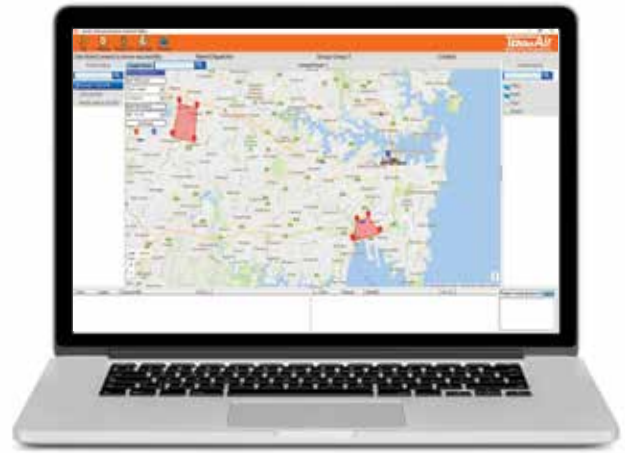

TA-300

The TA-300 is a fixed mount compact mobile designed to fit under-dash, in dash or adaptable to overhead console mounting with its reversible LCD display. Power sense auto switch-on ensures the user never forgets to activate the radio when starting the vehicle. The TA-300 is supplied with its own internal 850Mhz antennas with no external antenna necessary to operate in built up areas.

TA-388

The TA-388 handheld packs a big punch for a small radio. A large 5200mAh battery offers extended operational time well over 2 days*. Programmable function keys, colour TFT display and easy menu driven functionality make this unit a breeze to operate. The TA-388 also offers SOS emergency call and USB charging.

All ToooAir transceivers have built in GPS receivers that report position information to the dispatch console. The ToooAir platform is ideal for rental fleets with full over-air re-programming. With no ACMA spectrum licencing required, radios can be moved from fleet to fleet or new talk groups and operated anywhere in Australia.

* Distance to cellular tower, GPS reporting and talk time effect battery drain.

The TooAir PC base Dispatch software drives the TooAir platform with features like:

- Lone Worker
- Zoom to SOS alarm (TA-388)
- Voice and track log recording
- Geo-Fencing alarm
- Dynamic re-grouping
- Individual Call
- Temporary Group select
- Call Hierarchy
- Text Messaging (TA-388)
- Waypoint marker
- Radio Stun